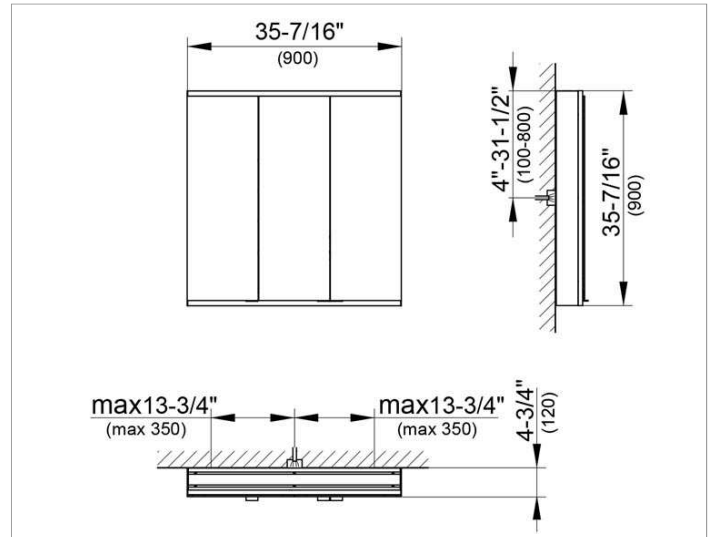

Royal Modular 2.0
800301091005000 Mirror cabinet

PRODUCT

DRAWING

SURFACE

silver anodized

DIMENSION

35,43 x 35,43 x 4,72 "

Warranty: KEUCO products are covered by a 5-year manufacturer's warranty, in effect from the date of purchase. During this time, proven product defects will be remedied free of charge. Warranty claims must be filed in writing, including a detailed description of the defect immediately after a defect has occurred. For a copy of our detailed product warranty policy, please contact us at office-usa@keuco.com.