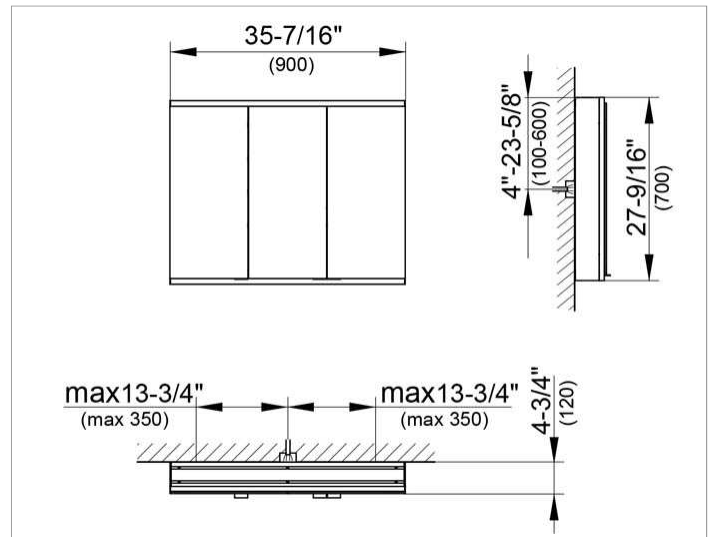

Royal Modular 2.0
800301090005000 Mirror cabinet

PRODUCT

DRAWING

SURFACE

silver anodized

DIMENSION

35,43 x 27,56 x 4,72 "

Warranty: KEUCO products are covered by a 5-year manufacturer's warranty, in effect from the date of purchase. During this time, proven product defects will be remedied free of charge. Warranty claims must be filed in writing, including a detailed description of the defect immediately after a defect has occurred. For a copy of our detailed product warranty policy, please contact us at office-usa@keuco.com.