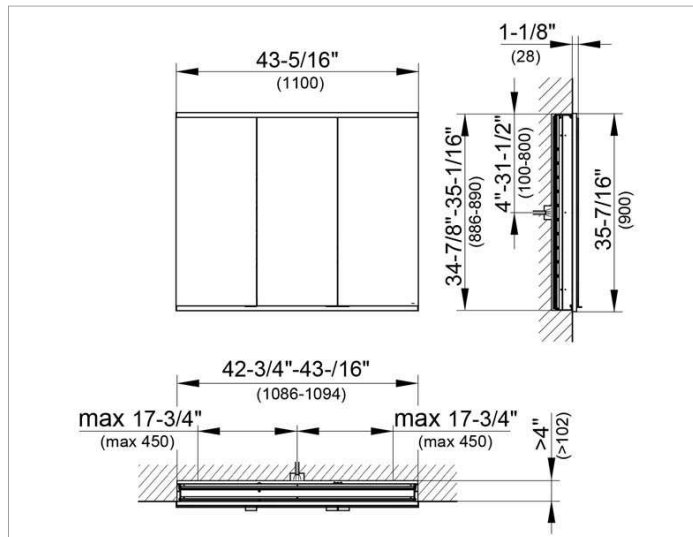

Royal Modular 2.0
800300111105000 Mirror cabinet

PRODUCT

DRAWING

SURFACE

silver anodized

DIMENSION

43,31 x 35,43 x 6,3 "

Warranty: KEUCO products are covered by a 5-year manufacturer's warranty, in effect from the date of purchase. During this time, proven product defects will be remedied free of charge. Warranty claims must be filed in writing, including a detailed description of the defect immediately after a defect has occurred. For a copy of our detailed product warranty policy, please contact us at office-usa@keuco.com.