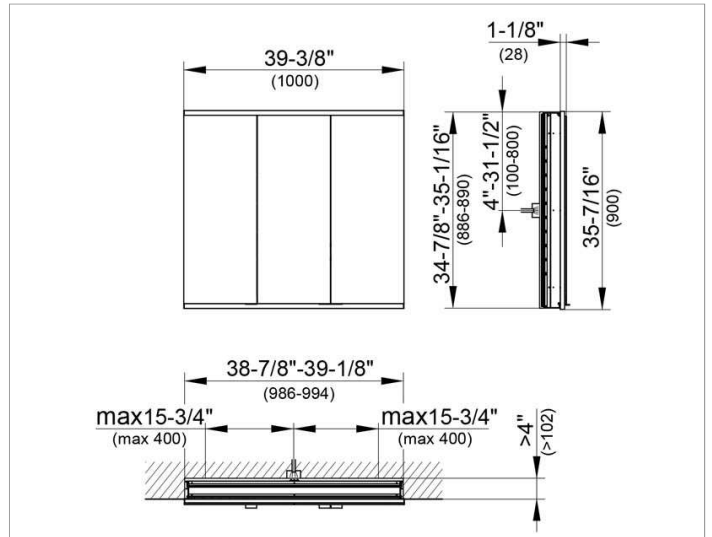

Royal Modular 2.0
800300101005300 Mirror cabinet

PRODUCT

DRAWING

SURFACE

silver anodized

DIMENSION

39,37 x 35,43 x 4,72 "

Warranty: KEUCO products are covered by a 5-year manufacturer's warranty, in effect from the date of purchase. During this time, proven product defects will be remedied free of charge. Warranty claims must be filed in writing, including a detailed description of the defect immediately after a defect has occurred. For a copy of our detailed product warranty policy, please contact us at office-usa@keuco.com.