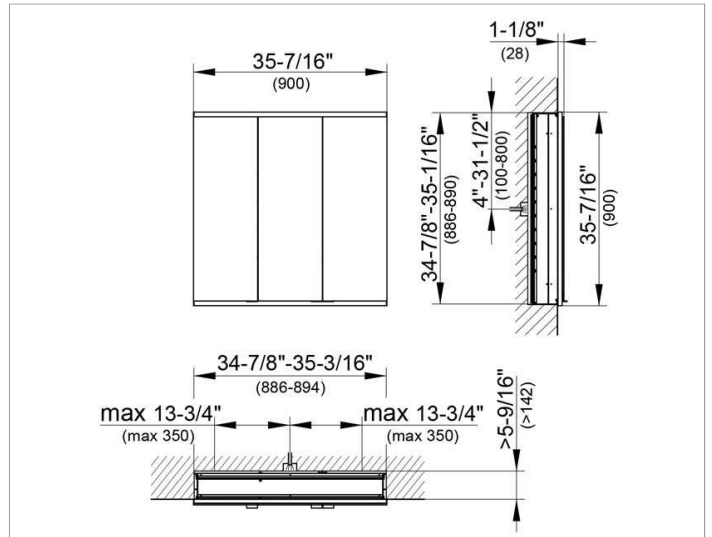

Royal Modular 2.0
800300091105300 Mirror cabinet

PRODUCT

DRAWING

SURFACE

silver anodized

DIMENSION

35,43 x 35,43 x 6,3 "

Warranty: KEUCO products are covered by a 5-year manufacturer's warranty, in effect from the date of purchase. During this time, proven product defects will be remedied free of charge. Warranty claims must be filed in writing, including a detailed description of the defect immediately after a defect has occurred. For a copy of our detailed product warranty policy, please contact us at office-usa@keuco.com.