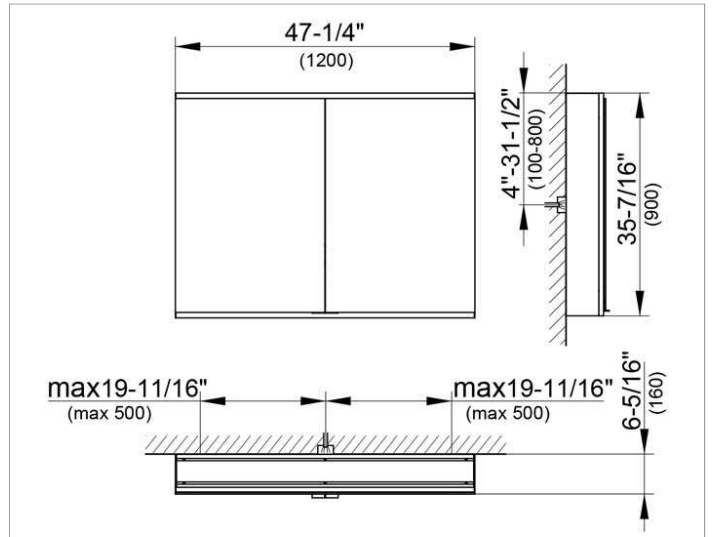

Royal Modular 2.0
800211121105300 Mirror cabinet

PRODUCT

DRAWING

EEK: A++, A+, A,

SURFACE

silver anodized

DIMENSION

47,24 x 35,43 x 6,3 "