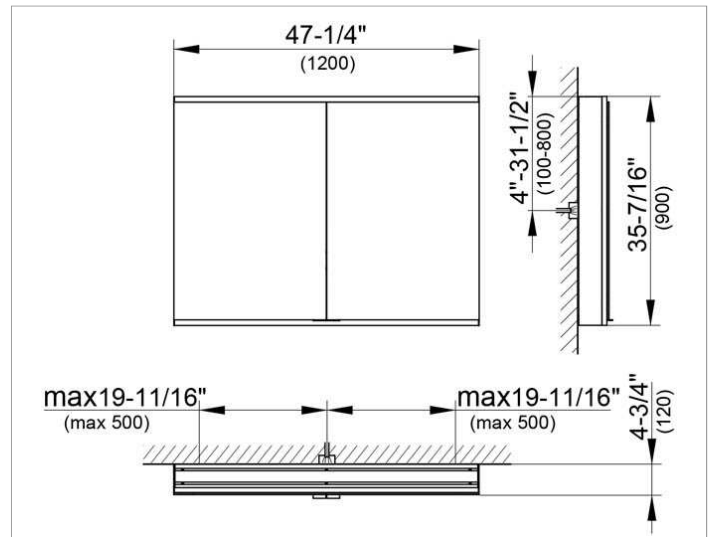

Royal Modular 2.0
800211121005000 Mirror cabinet

PRODUCT

DRAWING

EEK: A++, A+, A,

SURFACE

silver anodized

DIMENSION

47,24 x 35,43 x 4,72 "