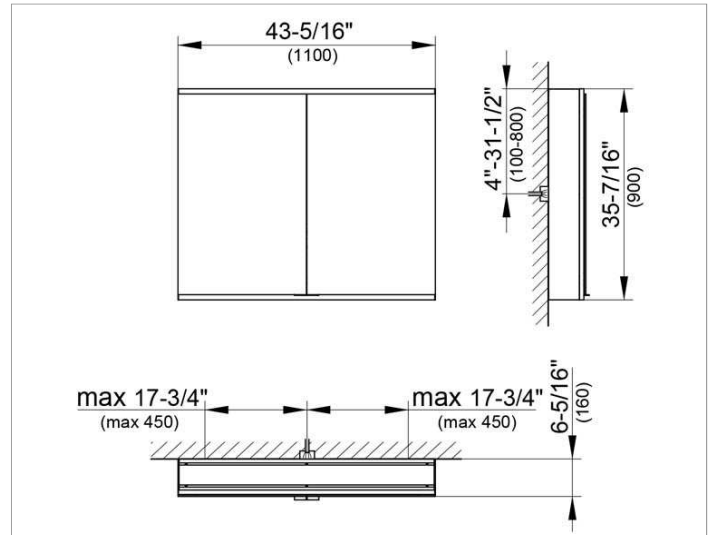

Royal Modular 2.0
800211111105300 Mirror cabinet

PRODUCT

DRAWING

EEK: A++, A+, A ,

SURFACE

silver anodized

DIMENSION

43,31 x 35,43 x 6,3 "