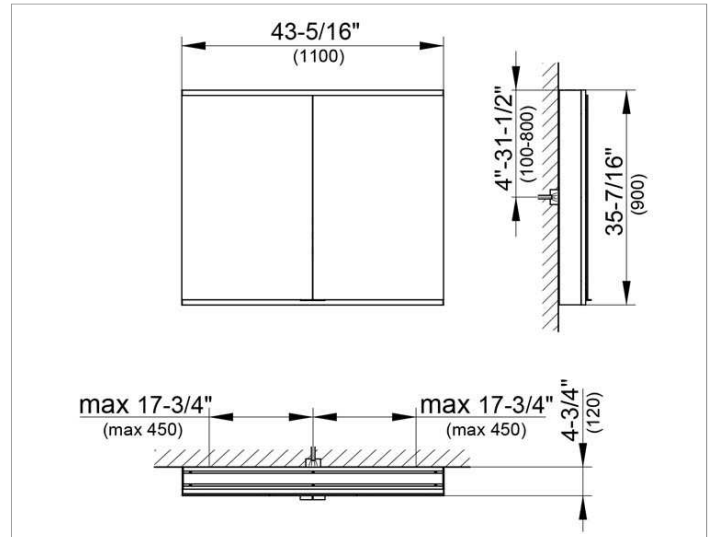

Royal Modular 2.0
800211111005300 Mirror cabinet

PRODUCT

DRAWING

EEK: A++, A+, A,

SURFACE

silver anodized

DIMENSION

43,31 x 35,43 x 4,72 "