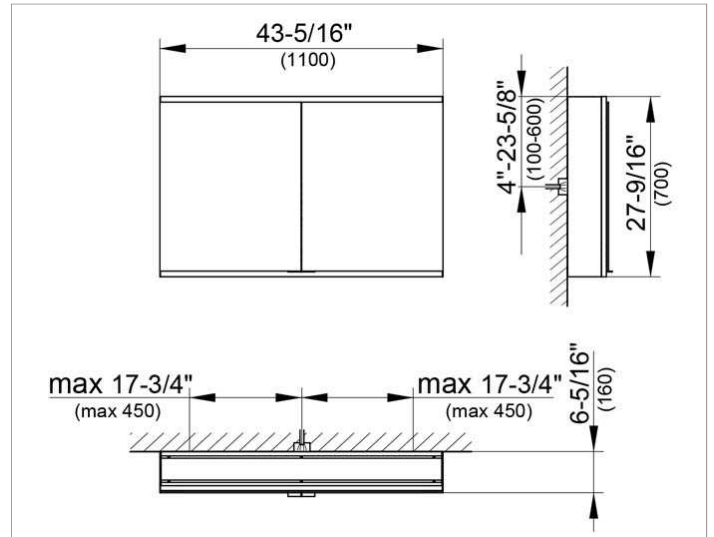

Royal Modular 2.0
800211110105000 Mirror cabinet

PRODUCT

DRAWING

EEK: A++, A+, A,

SURFACE

silver anodized

DIMENSION

43,31 x 27,56 x 6,3 "