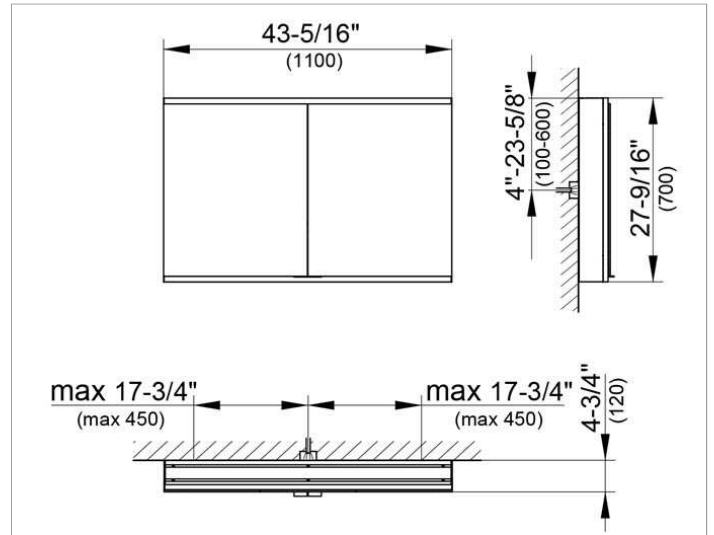

Royal Modular 2.0
800211110005300 Mirror cabinet

PRODUCT

DRAWING

EEK: A++, A+, A,

SURFACE

silver anodized

DIMENSION

43,31 x 27,56 x 4,72 "