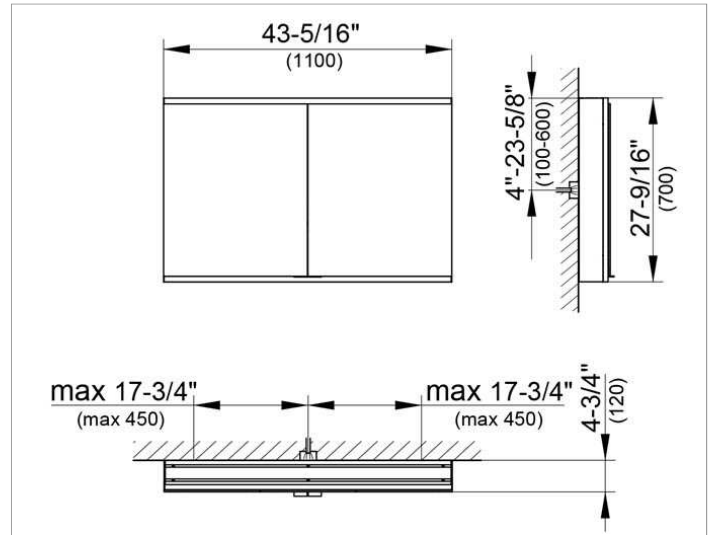

Royal Modular 2.0
800211110005200 Mirror cabinet

PRODUCT

DRAWING

EEK: A++, A+, A,

SURFACE

silver anodized

DIMENSION

43,31 x 27,56 x 4,72 "