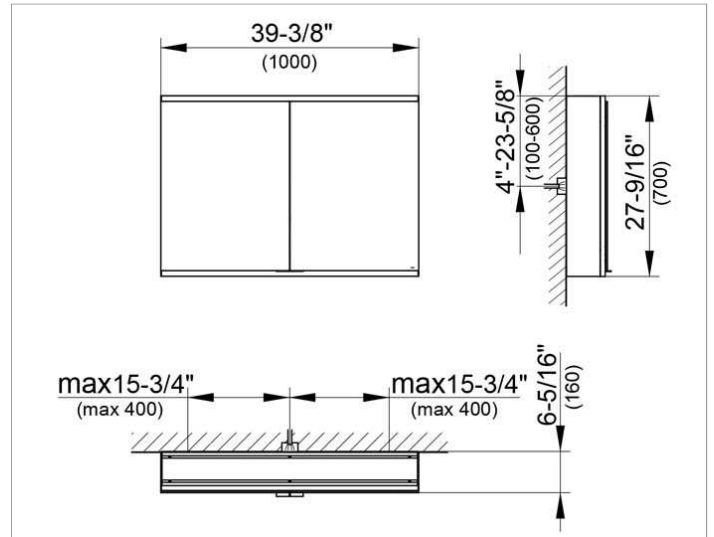

Royal Modular 2.0
800211100105300 Mirror cabinet

PRODUCT

DRAWING

EEK: A++, A+, A ,

SURFACE

silver anodized

DIMENSION

39,37 x 27,56 x 6,3 "