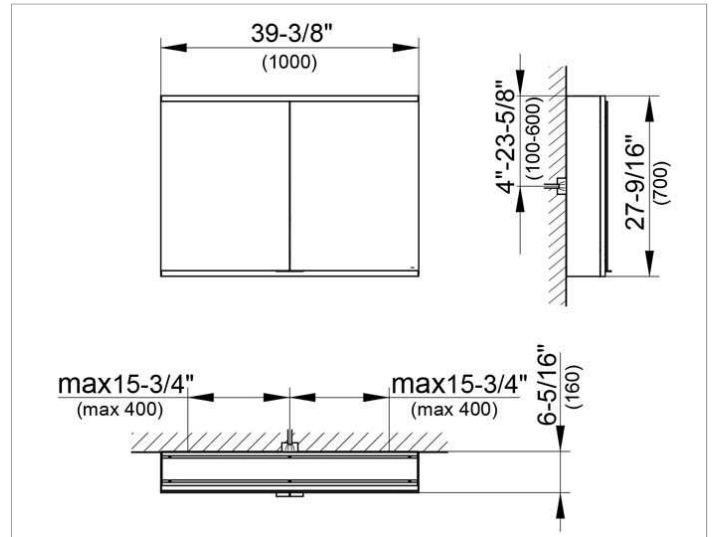

Royal Modular 2.0
800211100105200 Mirror cabinet

PRODUCT

DRAWING

EEK: A++, A+, A ,

SURFACE

silver anodized

DIMENSION

39,37 x 27,56 x 6,3 "