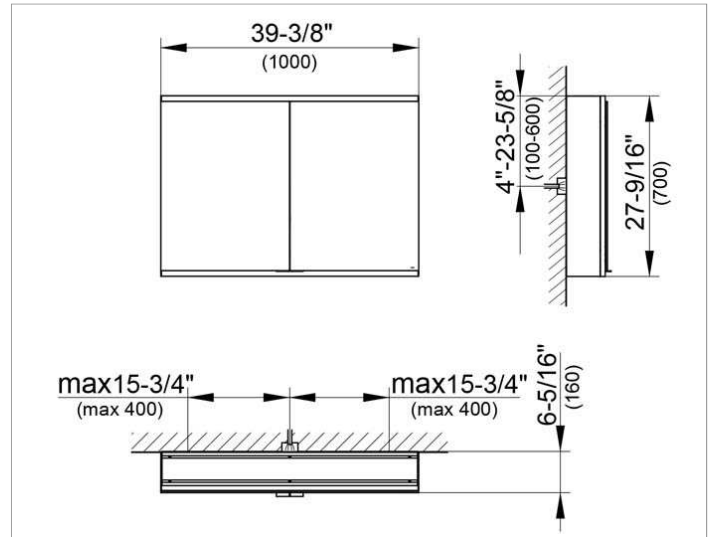

Royal Modular 2.0
800211100105000 Mirror cabinet

PRODUCT

DRAWING

EEK: A++, A+, A ,

SURFACE

silver anodized

DIMENSION

39,37 x 27,56 x 6,3 "