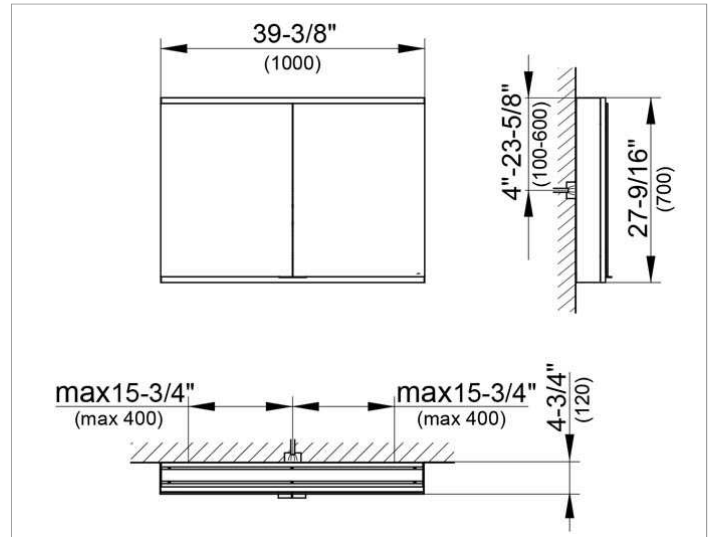

Royal Modular 2.0
800211100005000 Mirror cabinet

PRODUCT

DRAWING

EEK: A++, A+, A,

SURFACE

silver anodized

DIMENSION

39,37 x 27,56 x 4,72 "