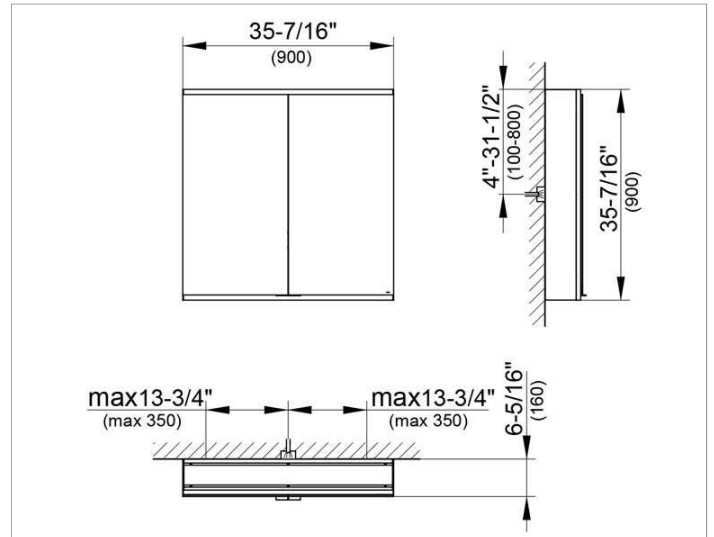

Royal Modular 2.0
800211091105300 Mirror cabinet

PRODUCT

DRAWING

EEK: A++, A+, A ,

SURFACE

silver anodized

DIMENSION

35,43 x 35,43 x 6,3 "