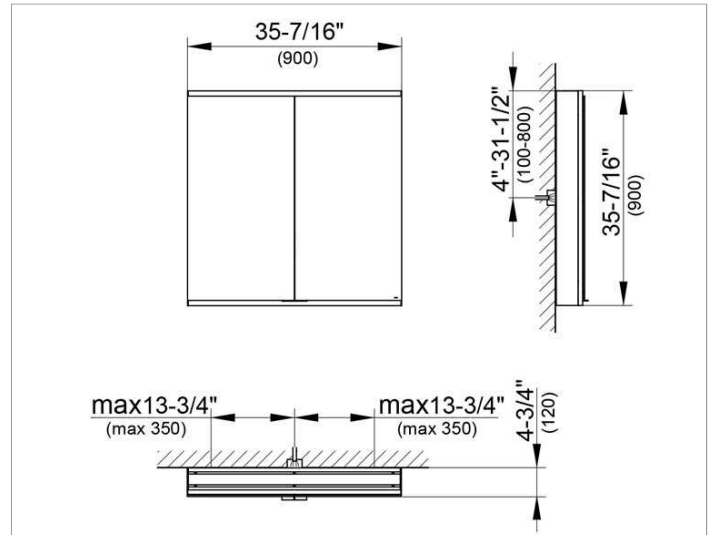

Royal Modular 2.0
800211091005000 Mirror cabinet

PRODUCT

DRAWING

EEK: A++, A+, A ,

SURFACE

silver anodized

DIMENSION

35,43 x 35,43 x 4,72 "