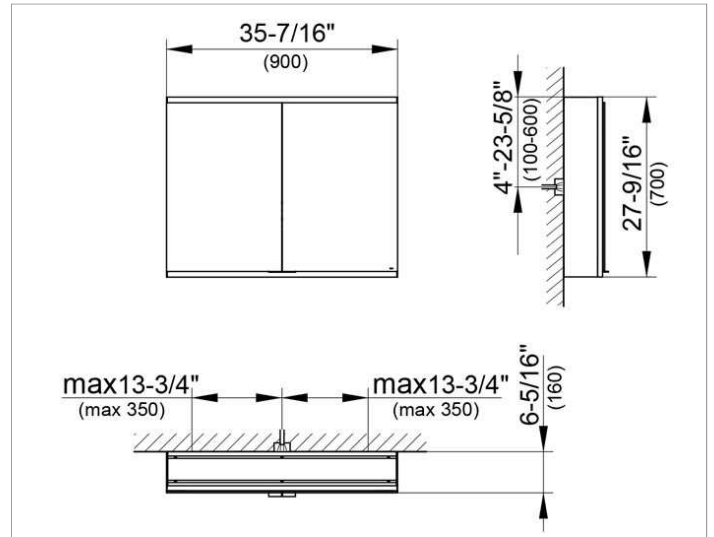

Royal Modular 2.0  
800211090105200 Mirror cabinet

PRODUCT

DRAWING

EEK: A++, A+, A,

SURFACE

silver anodized

DIMENSION

35,43 x 27,56 x 6,3 "