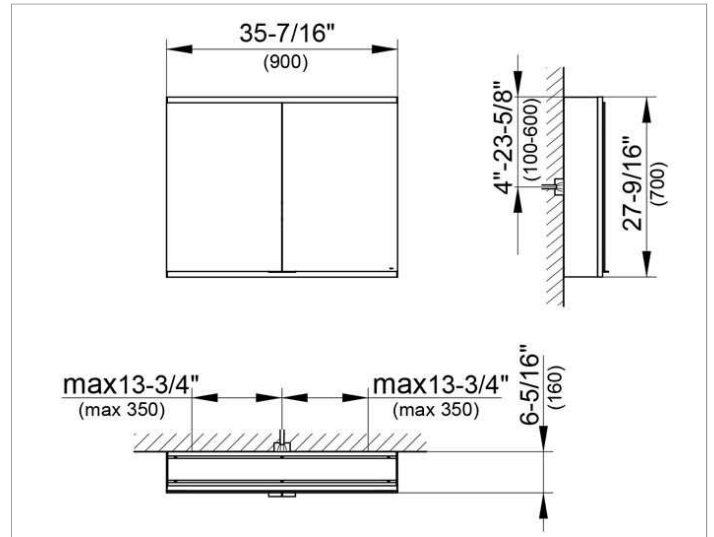

Royal Modular 2.0
800211090105000 Mirror cabinet

PRODUCT

DRAWING

EEK: A++, A+, A ,

SURFACE

silver anodized

DIMENSION

35,43 x 27,56 x 6,3 "