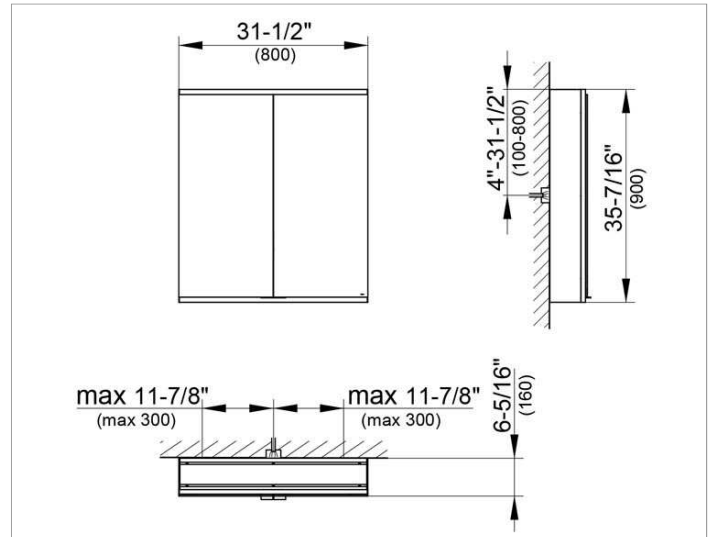

Royal Modular 2.0
800211081105200 Mirror cabinet

PRODUCT

DRAWING

EEK: A++, A+, A,

SURFACE

silver anodized

DIMENSION

31,5 x 35,43 x 6,3 "