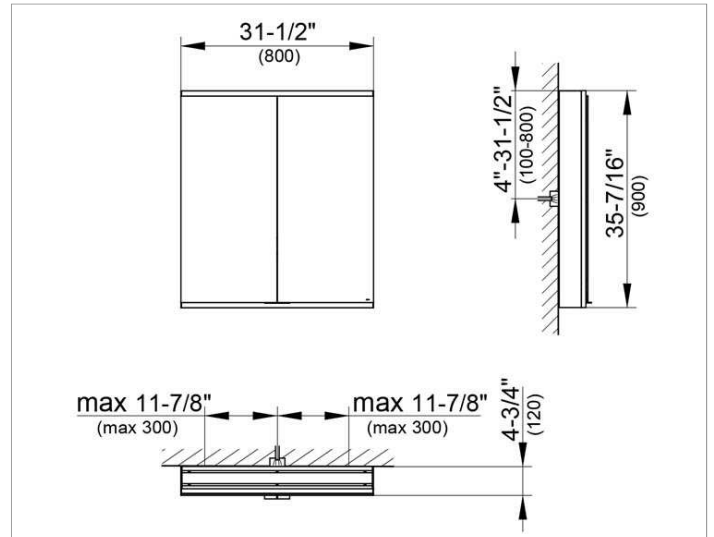

Royal Modular 2.0
800211081005300 Mirror cabinet

PRODUCT

DRAWING

EEK: A++, A+, A,

SURFACE

silver anodized

DIMENSION

31,5 x 35,43 x 4,72 "