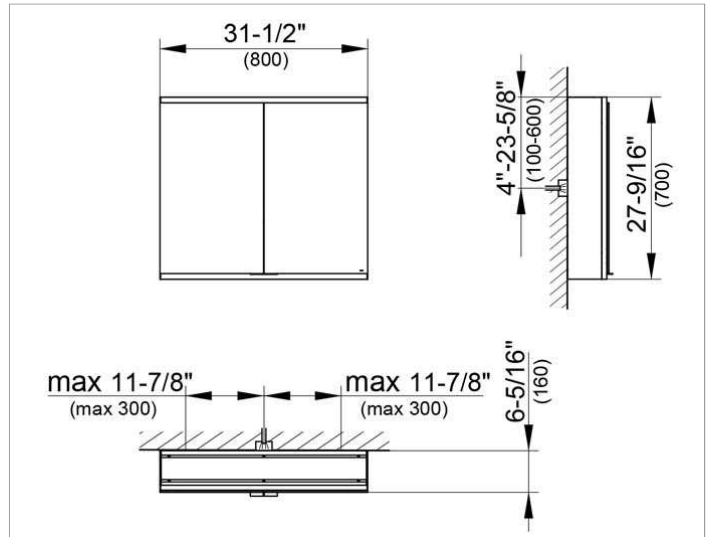

Royal Modular 2.0
800211080105300 Mirror cabinet

PRODUCT

DRAWING

EEK: A++, A+, A ,

SURFACE

silver anodized

DIMENSION

31,5 x 27,56 x 6,3 "