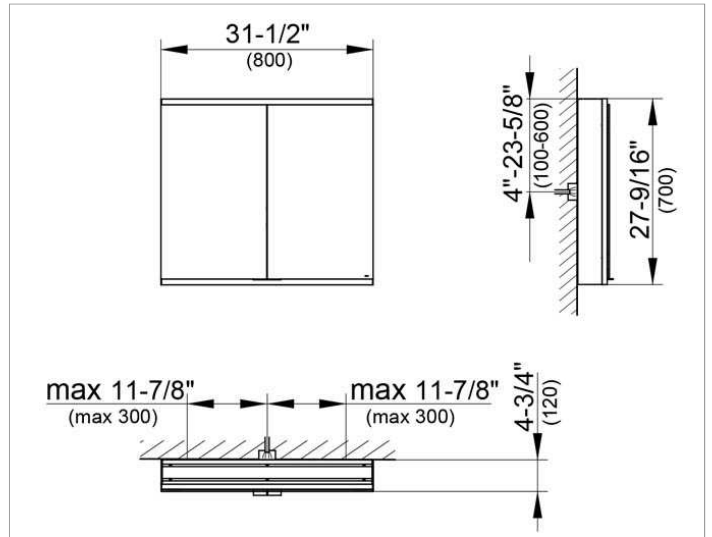

Royal Modular 2.0
800211080005300 Mirror cabinet

PRODUCT

DRAWING

EEK: A++, A+, A ,

SURFACE

silver anodized

DIMENSION

31,5 x 27,56 x 4,72 "