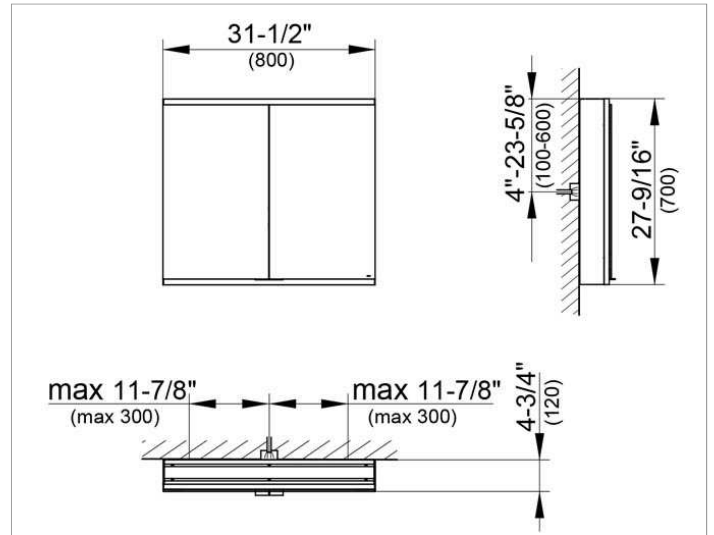

Royal Modular 2.0
800211080005200 Mirror cabinet

PRODUCT

DRAWING

EEK: A++, A+, A ,

SURFACE

silver anodized

DIMENSION

31,5 x 27,56 x 4,72 "