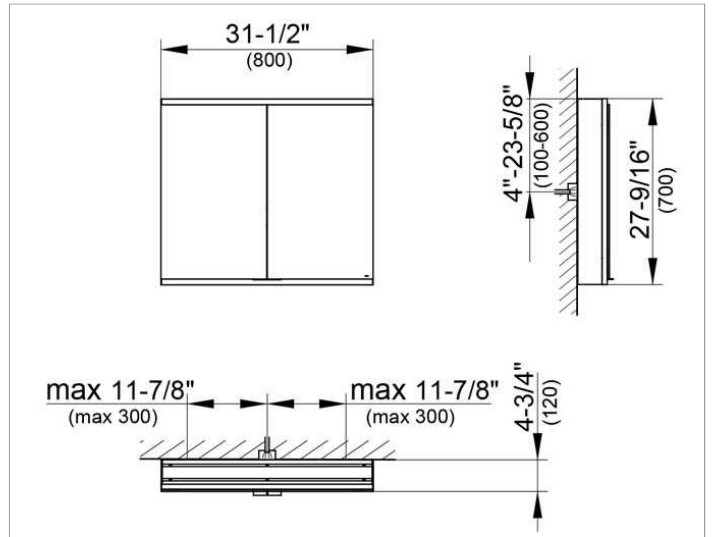

Royal Modular 2.0
800211080005000 Mirror cabinet

PRODUCT

DRAWING

EEK: A++, A+, A,

SURFACE

silver anodized

DIMENSION

31,5 x 27,56 x 4,72 "