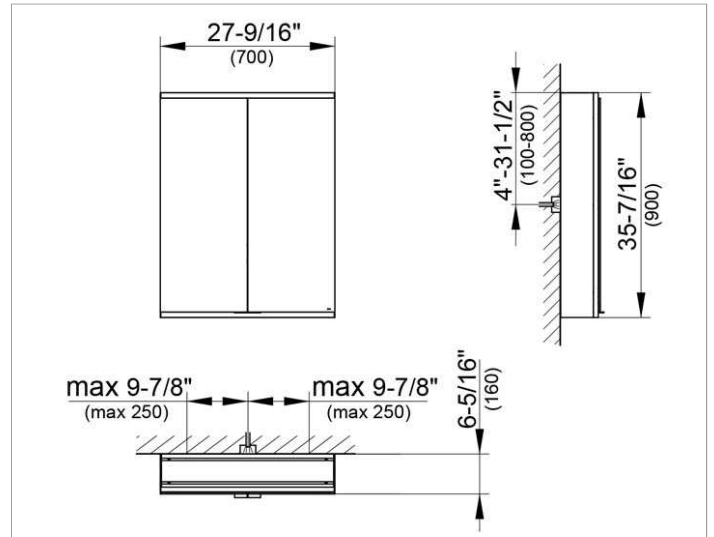

Royal Modular 2.0
800211071105300 Mirror cabinet

PRODUCT

DRAWING

EEK: A++, A+, A ,

SURFACE

silver anodized

DIMENSION

27,56 x 35,43 x 6,3 "