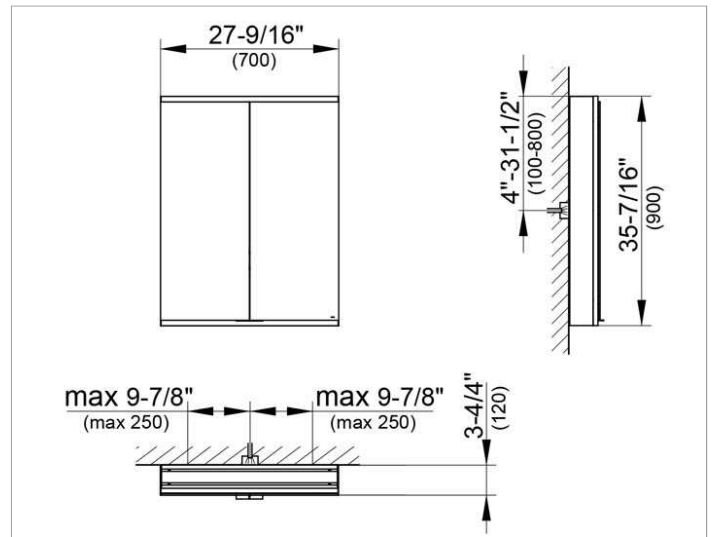

Royal Modular 2.0
800211071005300 Mirror cabinet

PRODUCT

DRAWING

EEK: A++, A+, A ,

SURFACE

silver anodized

DIMENSION

27,56 x 35,43 x 4,72 "