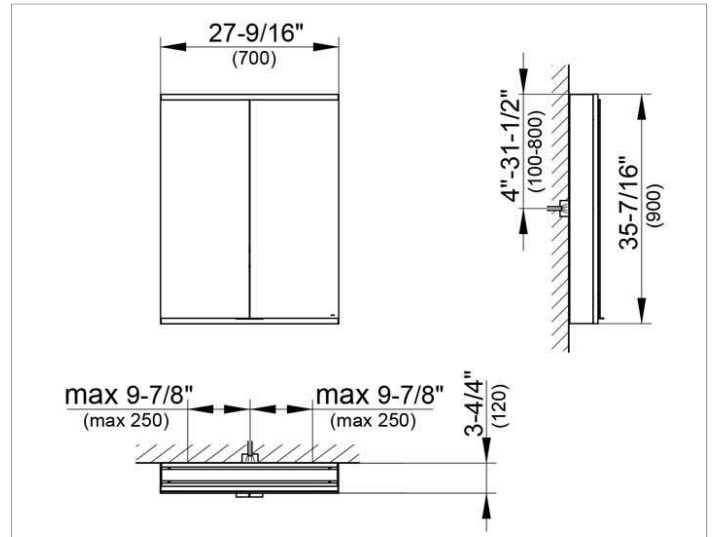

Royal Modular 2.0
800211071005000 Mirror cabinet

PRODUCT

DRAWING

EEK: A++, A+, A ,

SURFACE

silver anodized

DIMENSION

27,56 x 35,43 x 4,72 "