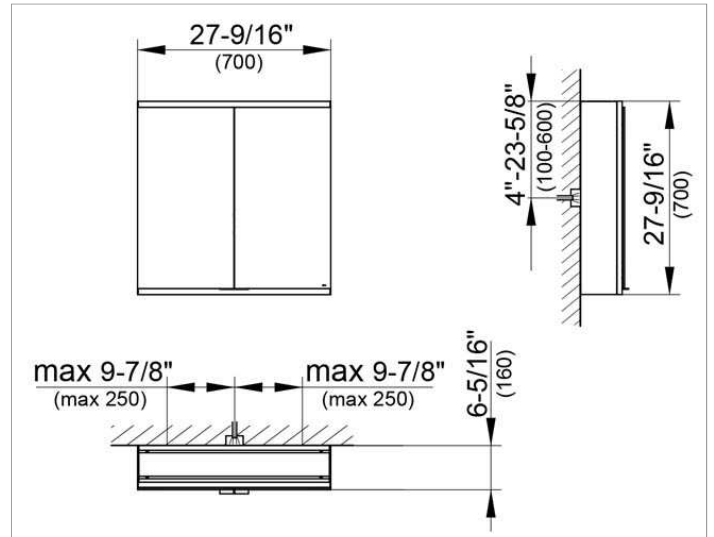

Royal Modular 2.0  
800211070105200 Mirror cabinet

PRODUCT

DRAWING

EEK: A++, A+, A,

SURFACE

silver anodized

DIMENSION

27,56 x 27,56 x 6,3 "