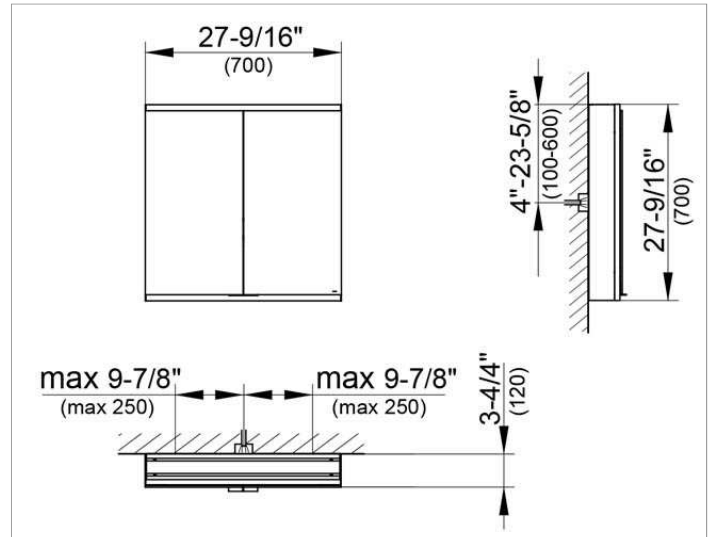

Royal Modular 2.0  
800211070005200 Mirror cabinet

PRODUCT

DRAWING

EEK: A++, A+, A,

SURFACE

silver anodized

DIMENSION

27,56 x 27,56 x 4,72 "