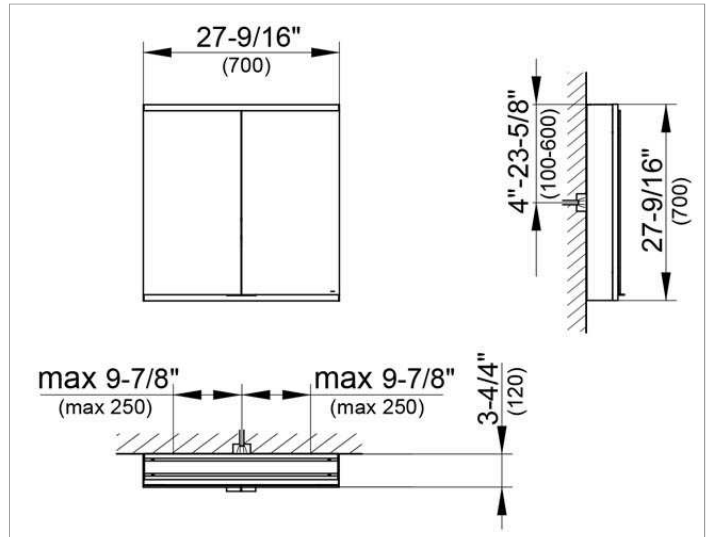

Royal Modular 2.0  
800211070005000 Mirror cabinet

PRODUCT

DRAWING

EEK: A++, A+, A,

SURFACE

silver anodized

DIMENSION

27,56 x 27,56 x 4,72 "