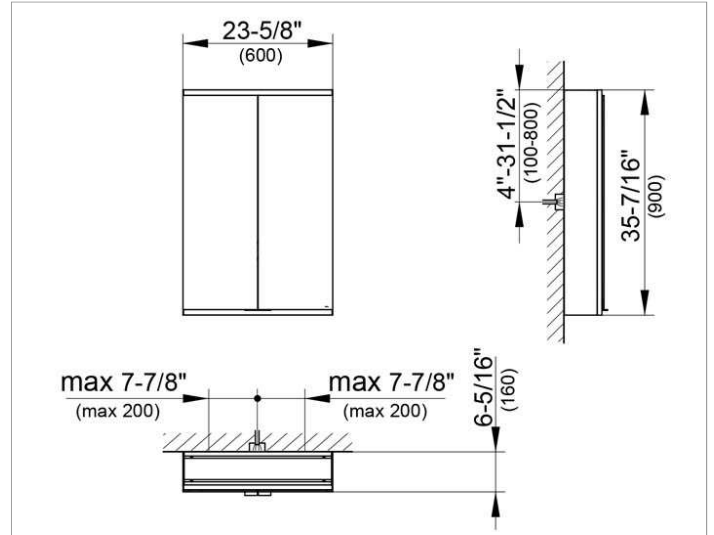

Royal Modular 2.0
800211061105200 Mirror cabinet

PRODUCT

DRAWING

EEK: A++, A+, A ,

SURFACE

silver anodized

DIMENSION

23,62 x 35,43 x 6,3 "