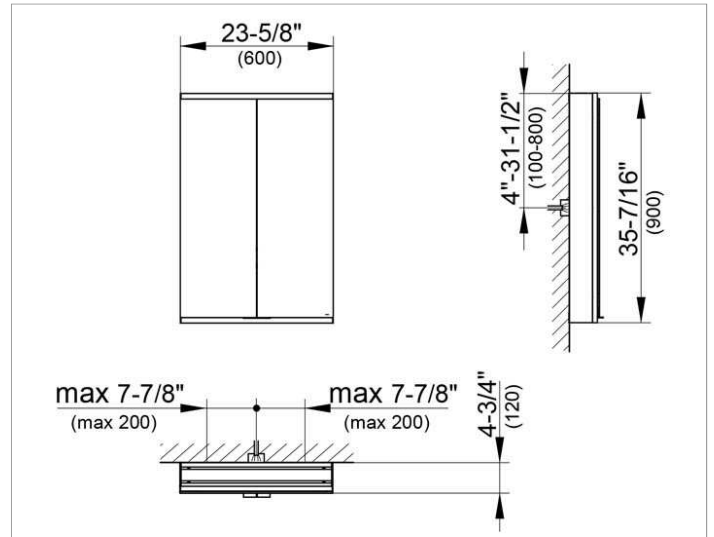

Royal Modular 2.0
800211061005200 Mirror cabinet

PRODUCT

DRAWING

EEK: A++, A+, A ,

SURFACE

silver anodized

DIMENSION

23,62 x 35,43 x 4,72 "