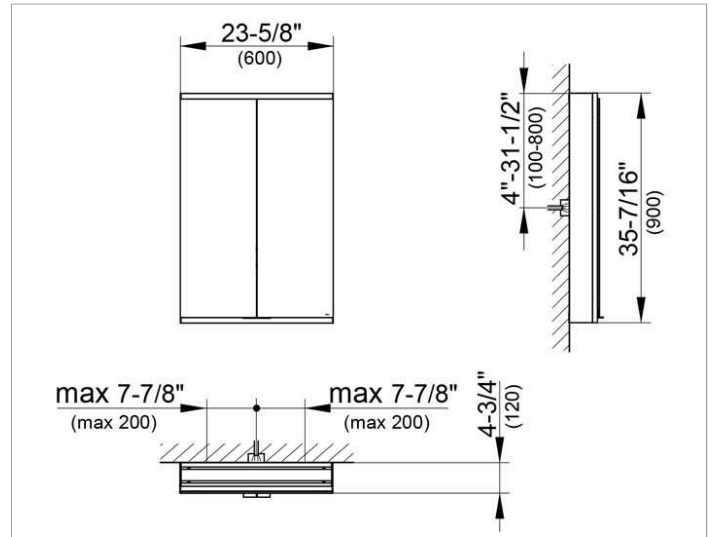

Royal Modular 2.0
800211061005000 Mirror cabinet

PRODUCT

DRAWING

EEK: A++, A+, A,

SURFACE

silver anodized

DIMENSION

23,62 x 35,43 x 4,72 "