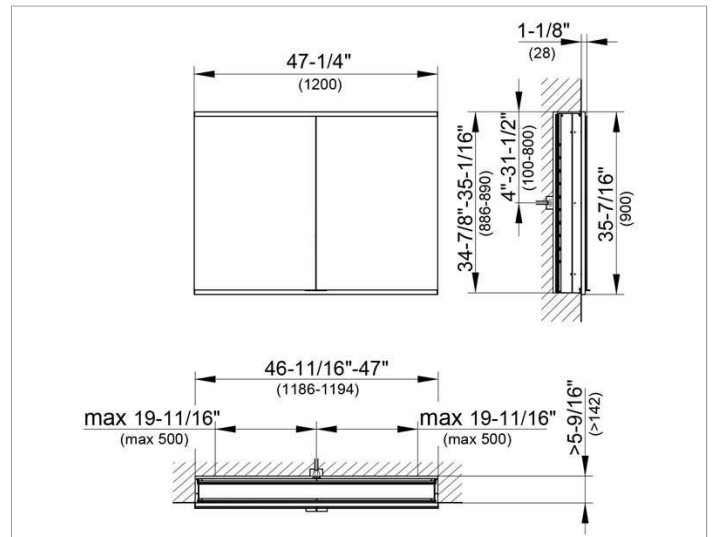

Royal Modular 2.0
800210121105300 Mirror cabinet

PRODUCT

DRAWING

EEK: A++, A+, A ,

SURFACE

silver anodized

DIMENSION

47,24 x 35,43 x 6,3 "