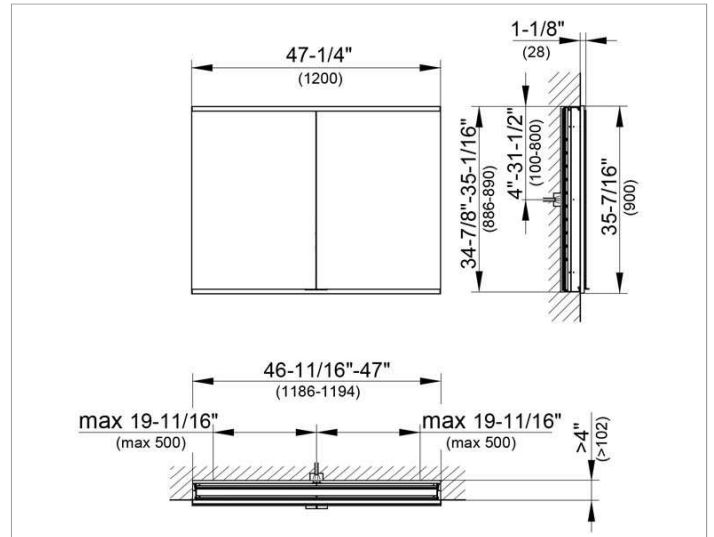

Royal Modular 2.0
800210121005300 Mirror cabinet

PRODUCT

DRAWING

EEK: A++, A+, A ,

SURFACE

silver anodized

DIMENSION

47,24 x 35,43 x 4,72 "