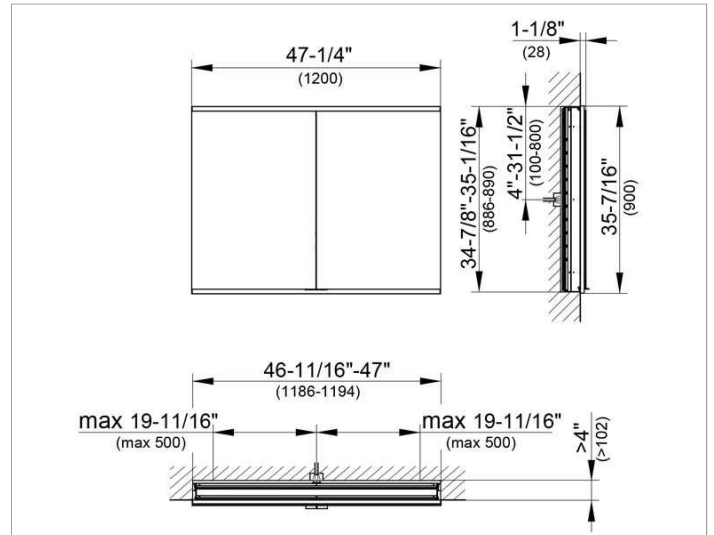

Royal Modular 2.0
800210121005200 Mirror cabinet

PRODUCT

DRAWING

EEK: A++, A+, A ,

SURFACE

silver anodized

DIMENSION

47,24 x 35,43 x 4,72 "