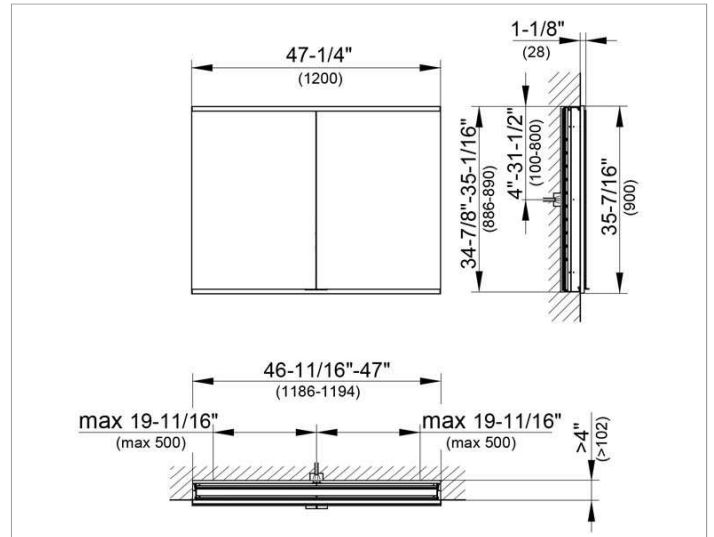

Royal Modular 2.0
800210121005000 Mirror cabinet

PRODUCT

DRAWING

EEK: A++, A+, A ,

SURFACE

silver anodized

DIMENSION

47,24 x 35,43 x 4,72 "