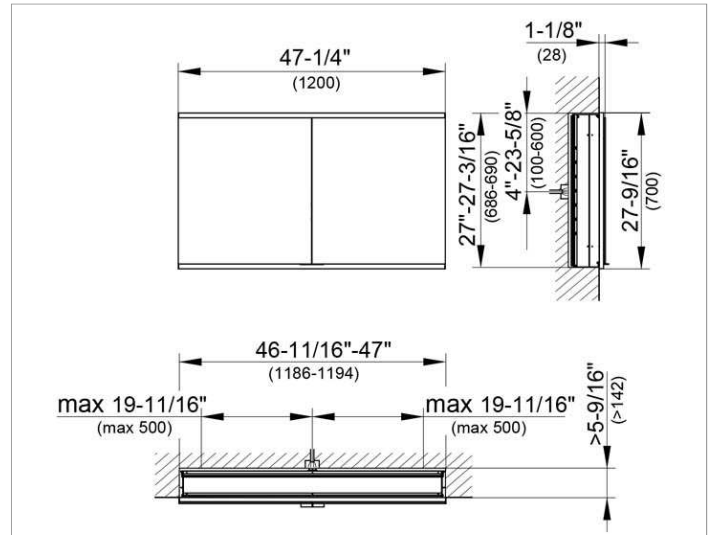

Royal Modular 2.0
800210120105200 Mirror cabinet

PRODUCT

DRAWING

EEK: A++, A+, A ,

SURFACE

silver anodized

DIMENSION

47,24 x 27,56 x 6,3 "