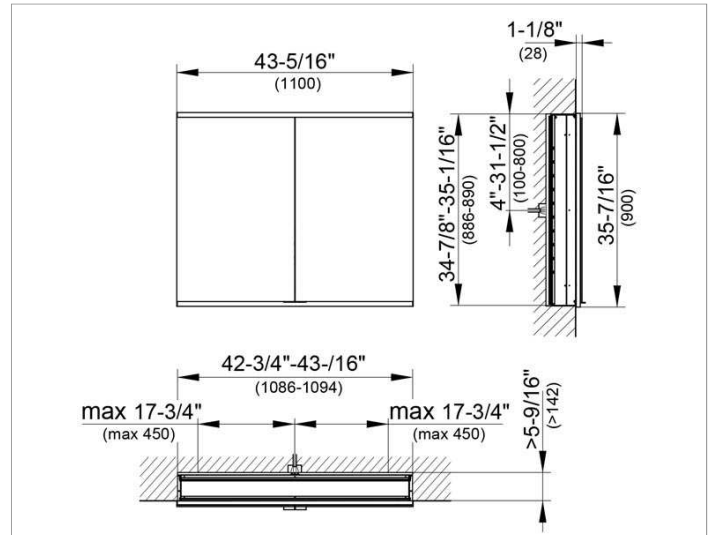

Royal Modular 2.0
800210111105200 Mirror cabinet

PRODUCT

DRAWING

EEK: A++, A+, A ,

SURFACE

silver anodized

DIMENSION

43,31 x 35,43 x 6,3 "