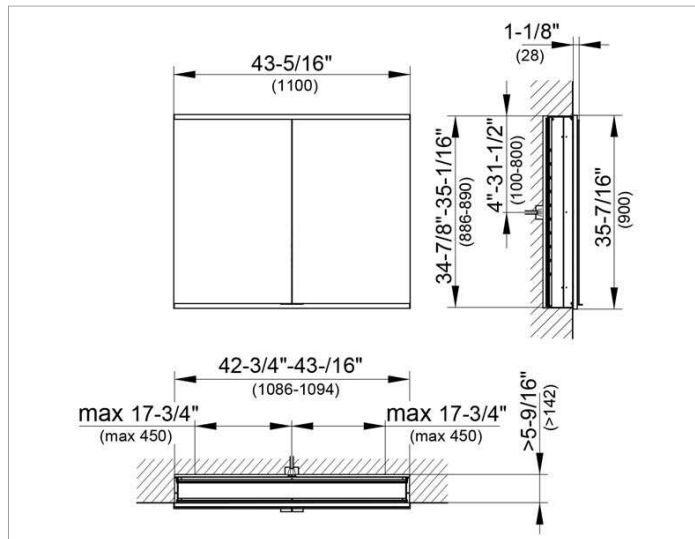

Royal Modular 2.0
800210111105000 Mirror cabinet

PRODUCT

DRAWING

EEK: A++, A+, A ,

SURFACE

silver anodized

DIMENSION

43,31 x 35,43 x 6,3 "