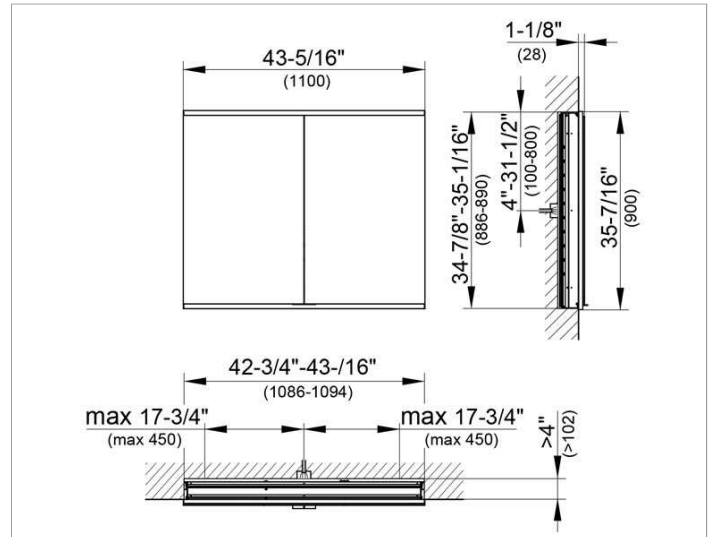

Royal Modular 2.0
800210111005200 Mirror cabinet

PRODUCT

DRAWING

EEK: A++, A+, A ,

SURFACE

silver anodized

DIMENSION

43,31 x 35,43 x 4,72 "