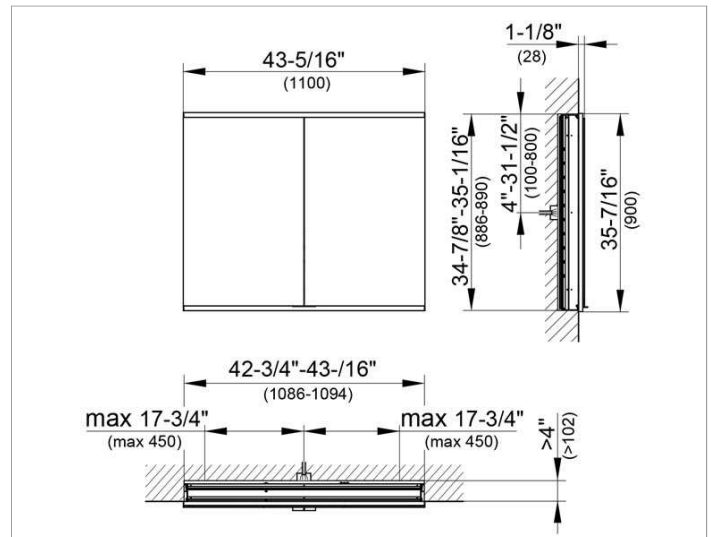

Royal Modular 2.0
800210111005000 Mirror cabinet

PRODUCT

DRAWING

EEK: A++, A+, A ,

SURFACE

silver anodized

DIMENSION

43,31 x 35,43 x 4,72 "