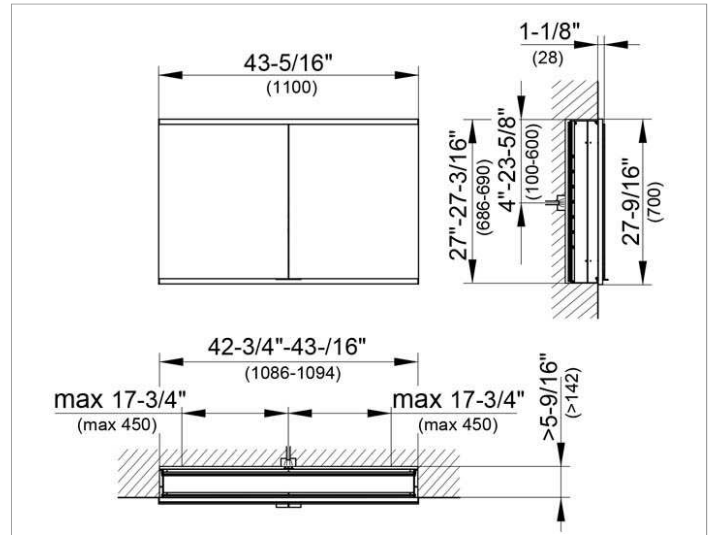

Royal Modular 2.0
800210110105200 Mirror cabinet

PRODUCT

DRAWING

EEK: A++, A+, A ,

SURFACE

silver anodized

DIMENSION

43,31 x 27,56 x 6,3 "