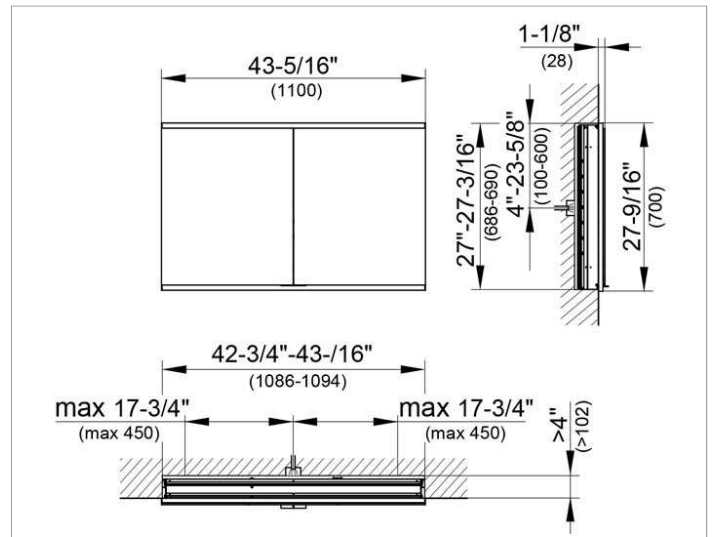

Royal Modular 2.0
800210110005200 Mirror cabinet

PRODUCT

DRAWING

EEK: A++, A+, A ,

SURFACE

silver anodized

DIMENSION

43,31 x 27,56 x 4,72 "