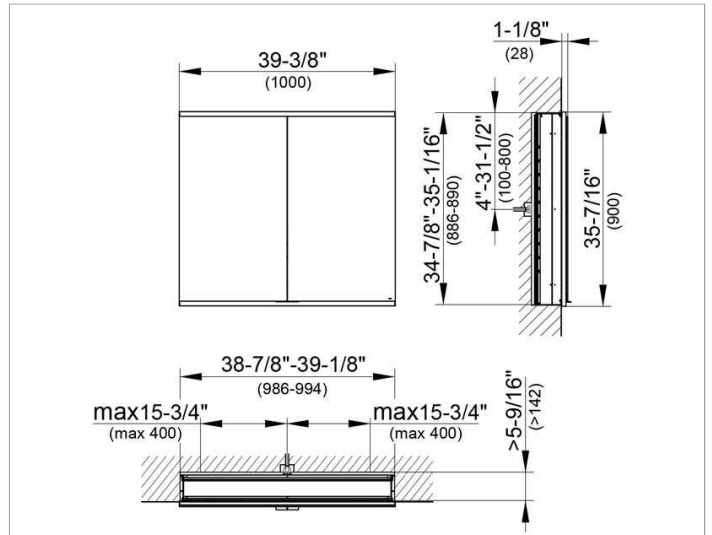

Royal Modular 2.0
800210101105300 Mirror cabinet

PRODUCT

DRAWING

EEK: A++, A+, A ,

SURFACE

silver anodized

DIMENSION

39,37 x 35,43 x 6,3 "