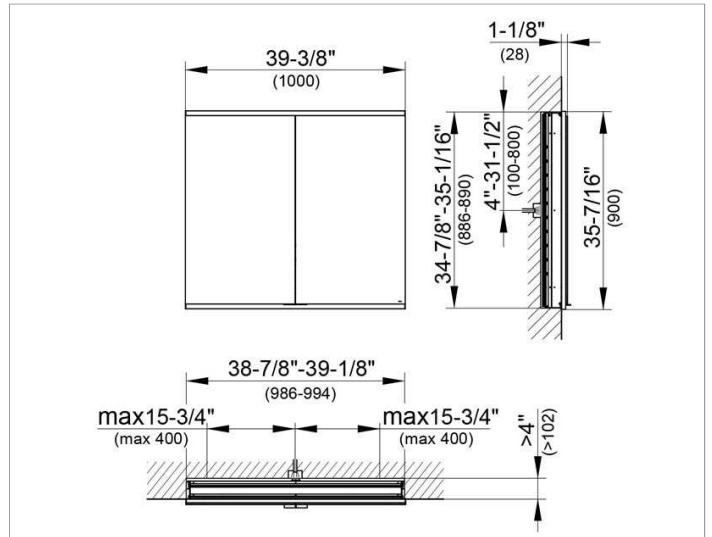

Royal Modular 2.0
800210101005200 Mirror cabinet

PRODUCT

DRAWING

EEK: A++, A+, A ,

SURFACE

silver anodized

DIMENSION

39,37 x 35,43 x 4,72 "