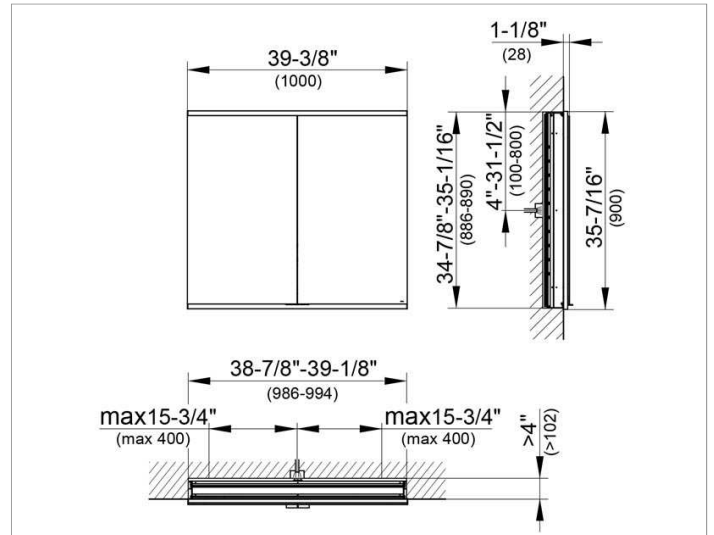

Royal Modular 2.0
800210101005000 Mirror cabinet

PRODUCT

DRAWING

EEK: A++, A+, A ,

SURFACE

silver anodized

DIMENSION

39,37 x 35,43 x 4,72 "