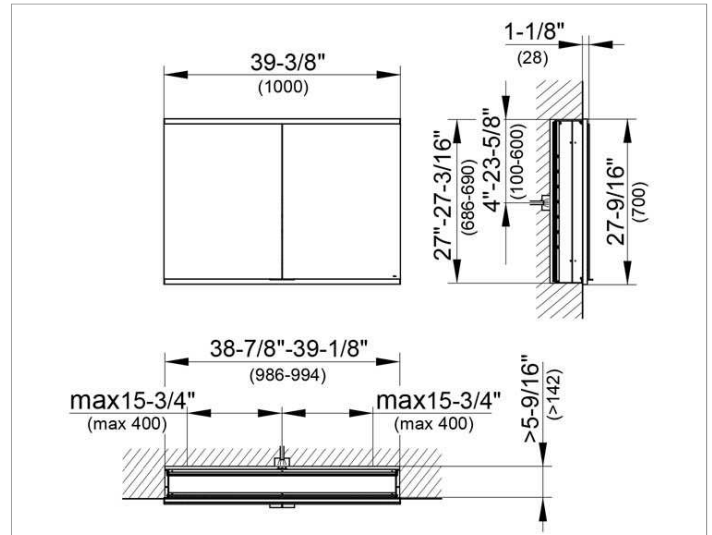

Royal Modular 2.0
800210100105300 Mirror cabinet

PRODUCT

DRAWING

EEK: A++, A+, A ,

SURFACE

silver anodized

DIMENSION

39,37 x 27,56 x 6,3 "